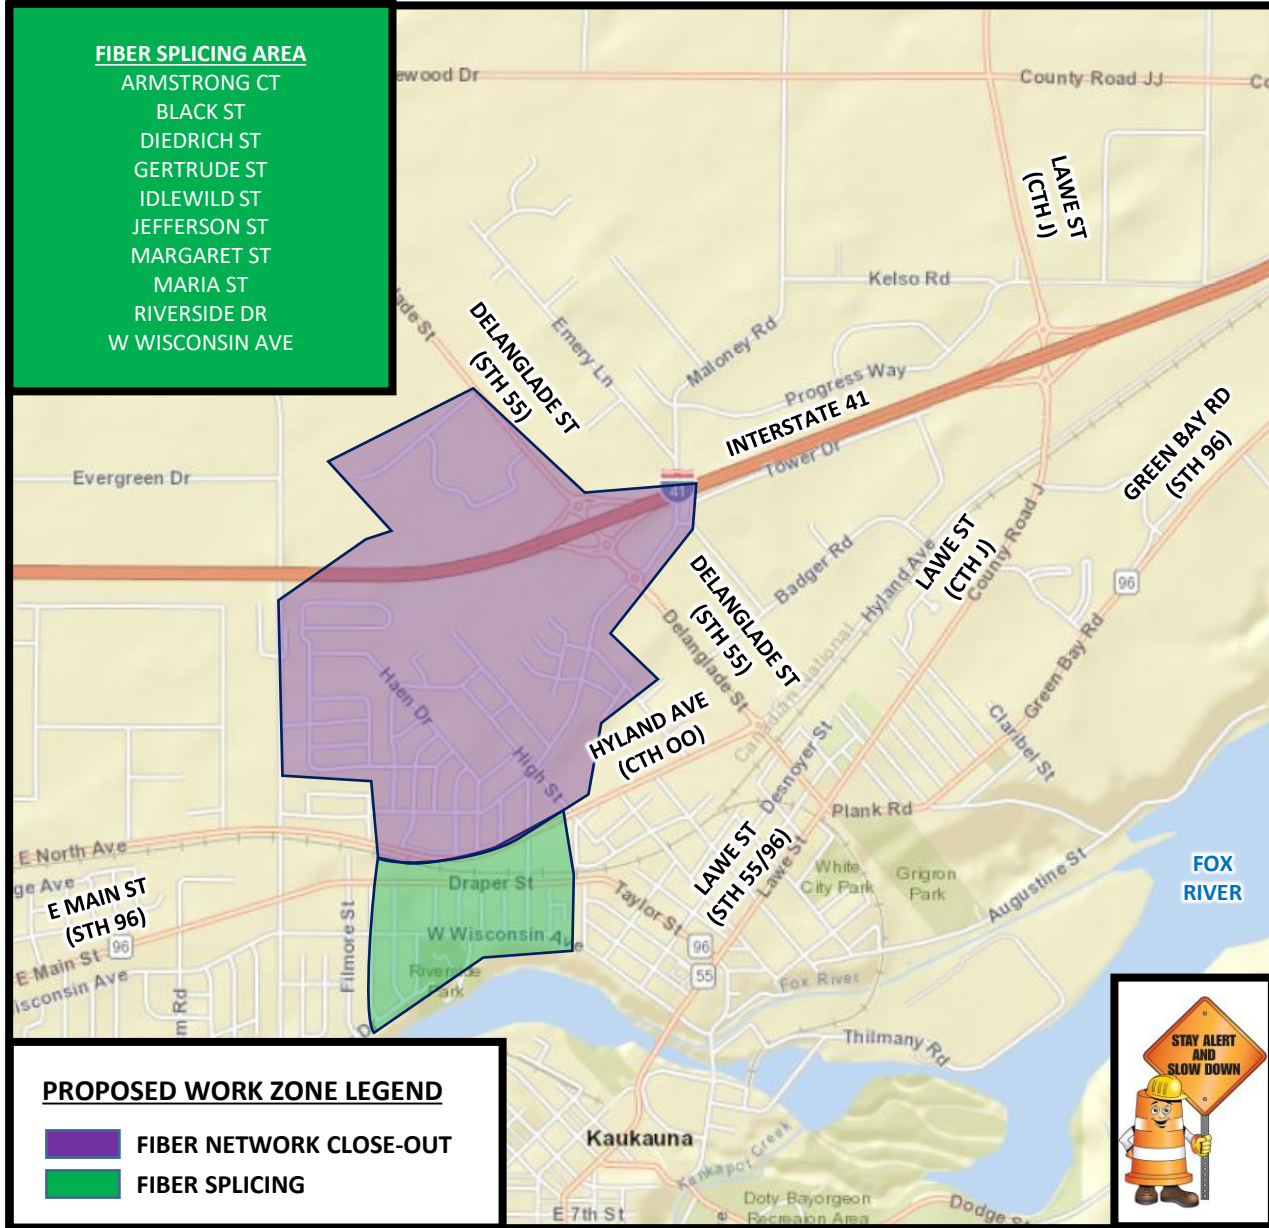

# PROPOSED WORK ZONES FOR THE WEEK OF 11/21/2021 – 11/27/2021

### FIBER SPlicing AREA

- ARMSTRONG CT
- BLACK ST
- DIEDRICH ST
- GERTRUDE ST
- IDLEWILD ST
- JEFFERSON ST
- MARGARET ST
- MARIA ST
- RIVERSIDE DR
- W WISCONSIN AVE

### FIBER NETWORK CLOSE-OUT

- Alyssa St
- Arbor Way
- Armstrong Ln
- Ben's Way
- Black St
- Bowers Ln
- Boxer St
- Diedrich St
- Ducharme St
- Elderberry Ln
- E Evergreen Dr
- Fern St
- Gertrude St
- Greyhound St
- Haen Dr
- Harrison St
- High St
- Hyland Ave
- Hyland Ave Access
- Idlewild St
- Janet St
- Kay Dr
- Kevin Dr
- Maloney Rd
- Marie Dr
- Margaret St
- Mase Dr
- Mera Ln
- Renee Ct
- Rusty St
- Rusty Ct
- Sunset Ave
- Walter St
- Wildenberg Dr

### PROPOSED WORK ZONE LEGEND

- FIBER NETWORK CLOSE-OUT
- FIBER SPlicing

**Shoulder Work Only –  
No Lane Closures Anticipated  
for This Week**