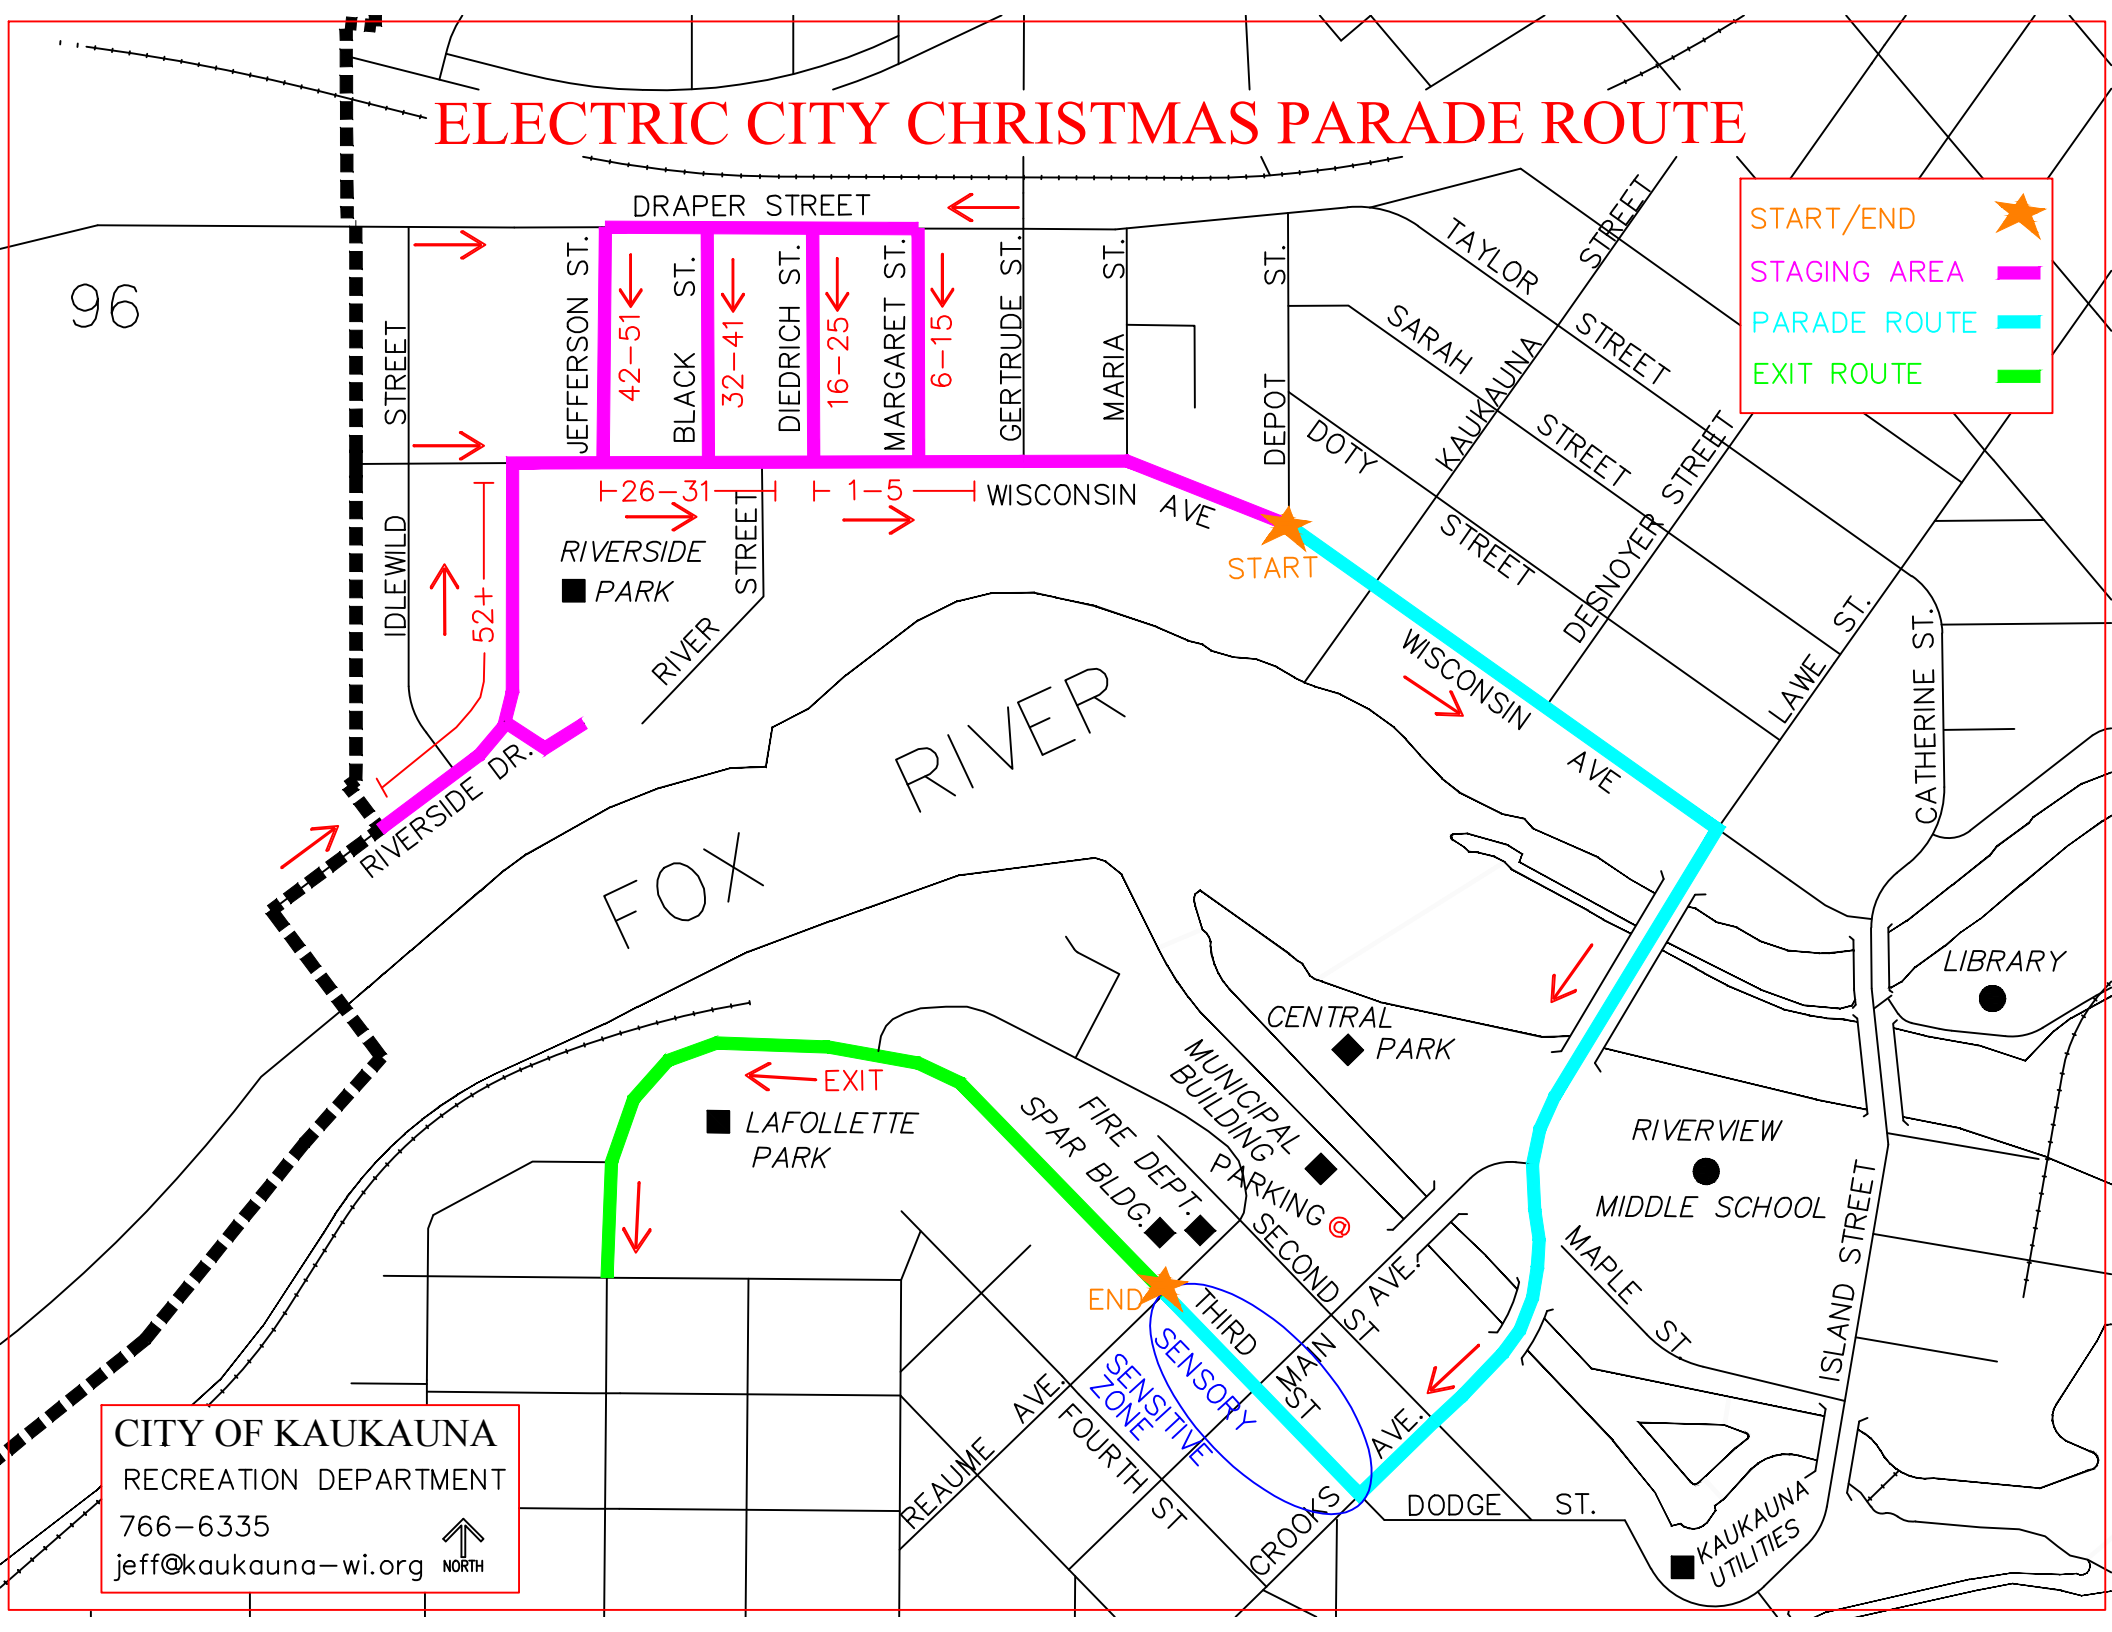

# ELECTRIC CITY CHRISTMAS PARADE ROUTE

★ START/END  
 STAGING AREA  
 PARADE ROUTE  
 EXIT ROUTE

**CITY OF KAUKAUNA**  
 RECREATION DEPARTMENT  
 766-6335  
[jeff@kaukauna-wi.org](mailto:jeff@kaukauna-wi.org)

NORTH