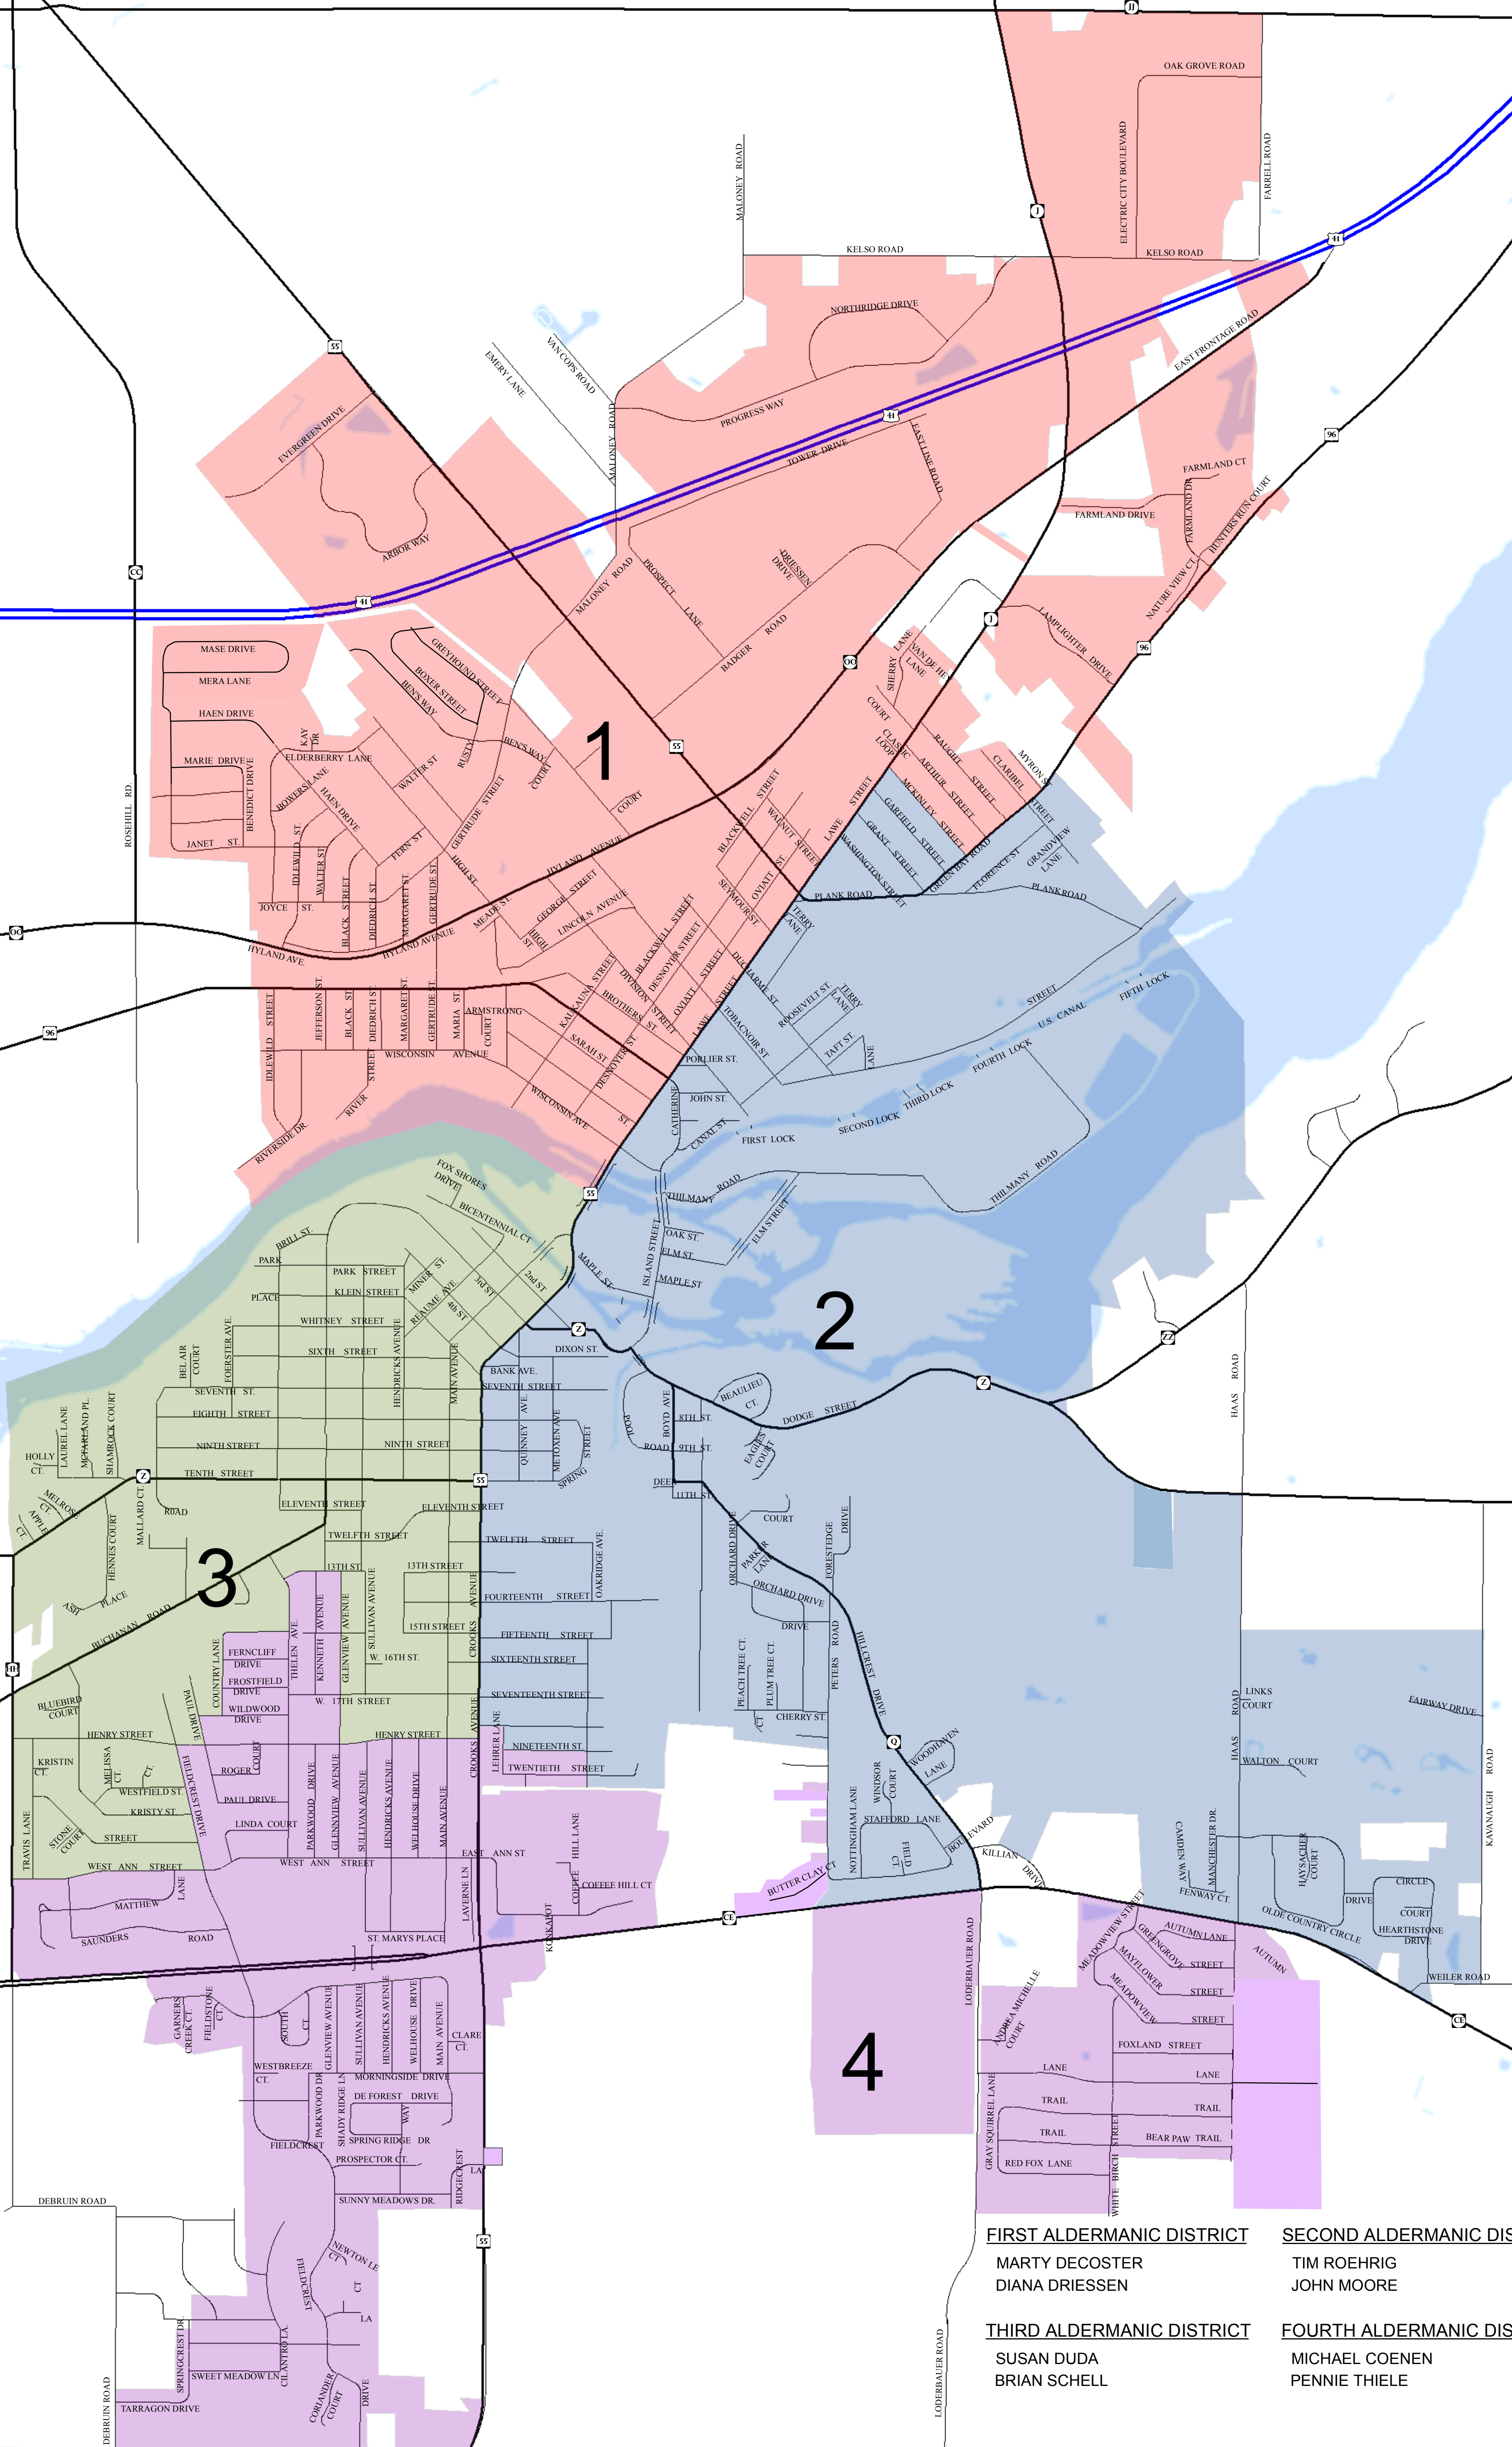

# KAUKAUNA ALDERMANIC DISTRICTS

**FIRST ALDERMANIC DISTRICT**  
 MARTY DEOSTER  
 DIANA DRIESSEN

**SECOND ALDERMANIC DISTRICT**  
 TIM ROEHRIG  
 JOHN MOORE

**THIRD ALDERMANIC DISTRICT**  
 SUSAN DUDA  
 BRIAN SCHELL

**FOURTH ALDERMANIC DISTRICT**  
 MICHAEL COENEN  
 PENNIE THIELE